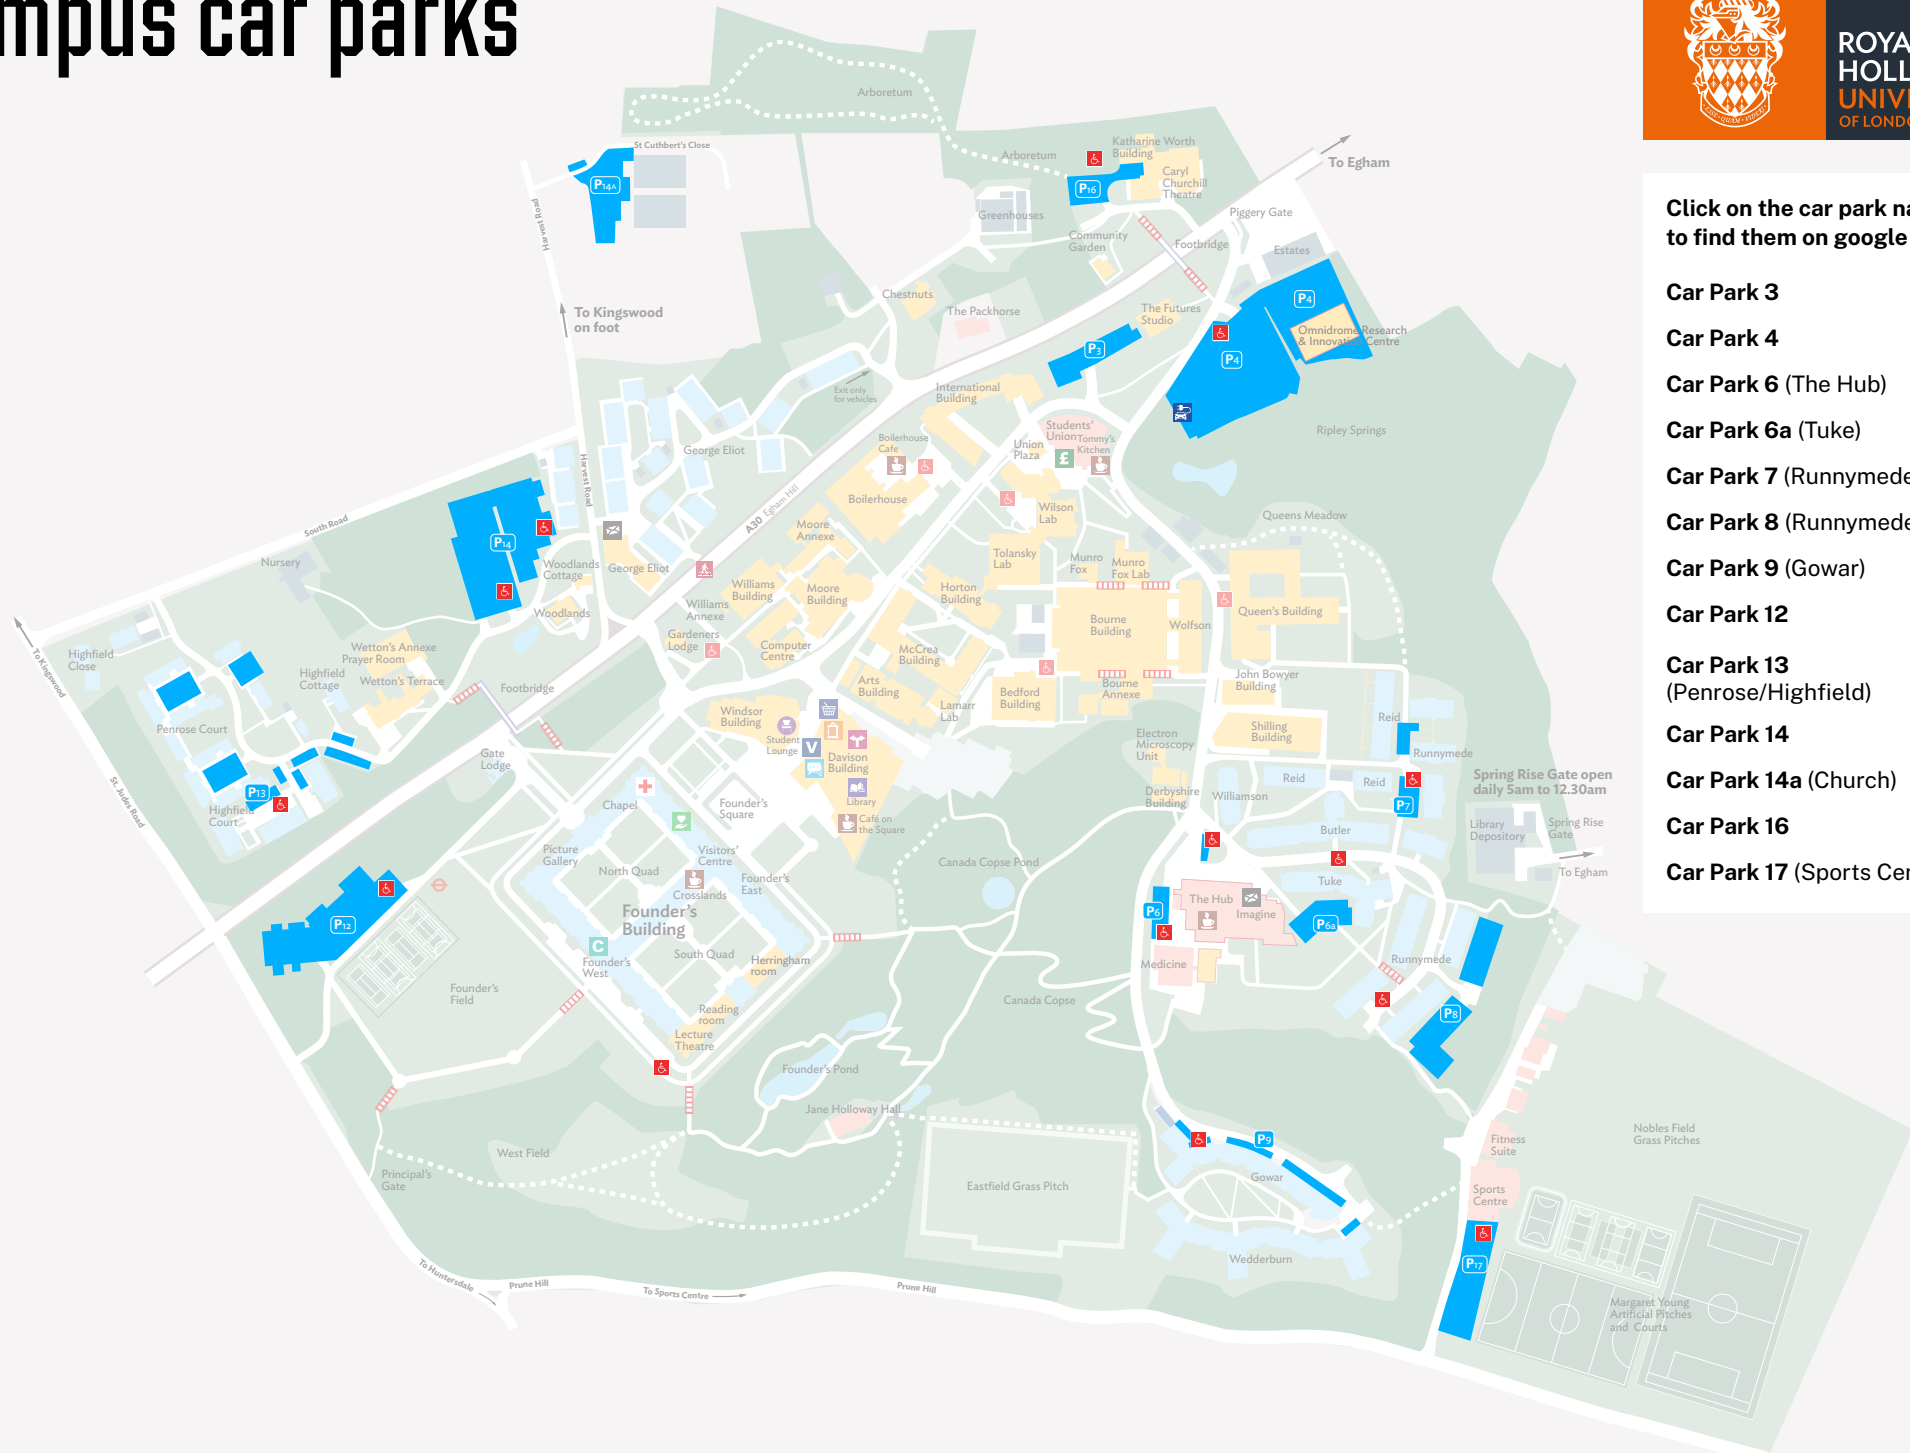

Campus car parks

- Click on the car park names to find them on google maps**
- Car Park 3**
 - Car Park 4**
 - Car Park 6 (The Hub)**
 - Car Park 6a (Tuke)**
 - Car Park 7 (Runnymede 2)**
 - Car Park 8 (Runnymede 1)**
 - Car Park 9 (Gowar)**
 - Car Park 12**
 - Car Park 13 (Penrose/Highfield)**
 - Car Park 14**
 - Car Park 14a (Church)**
 - Car Park 16**
 - Car Park 17 (Sports Centre)**